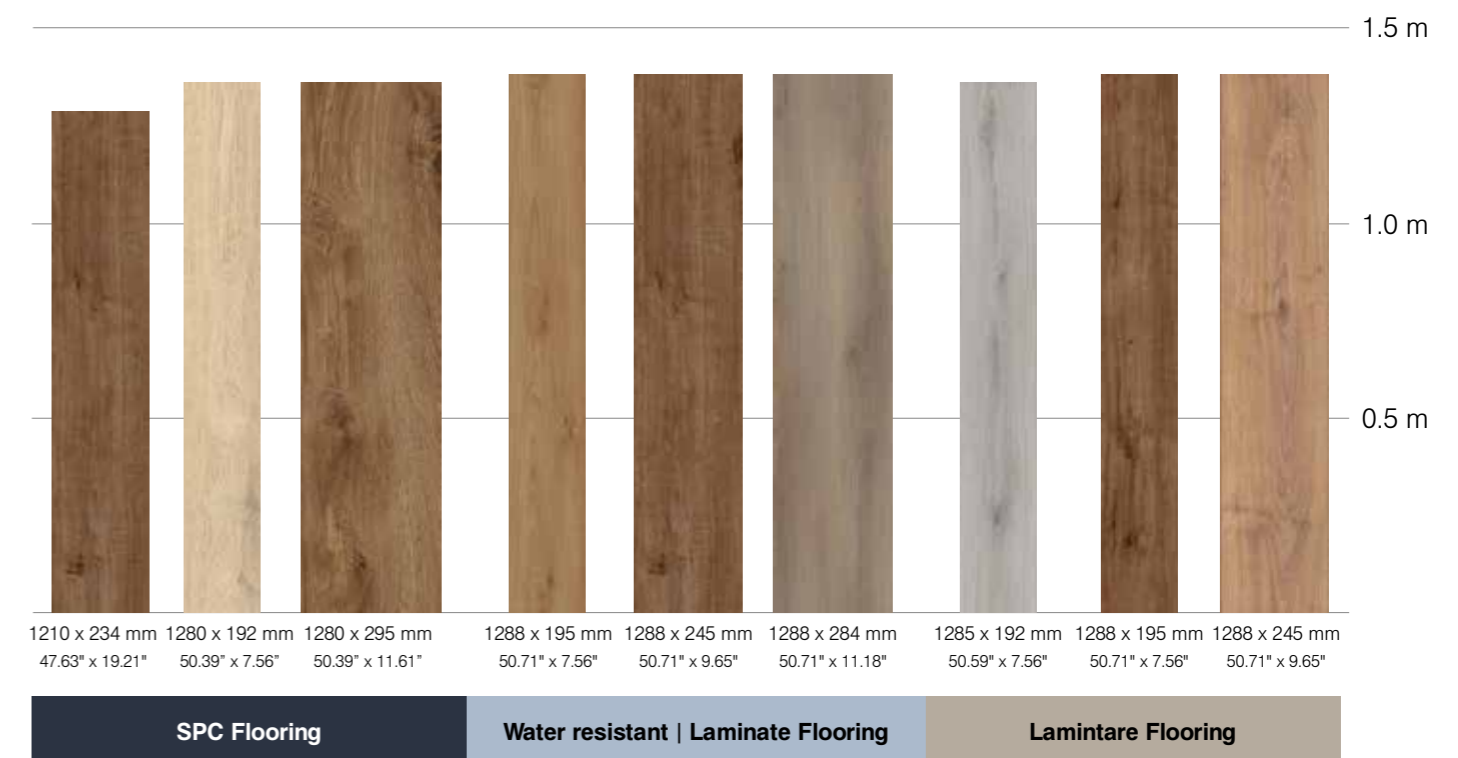

Wszystkie podłogi są poddawane serii rygorystycznych testów w celu zapewnienia zgodności z międzynarodowymi standardami jakości, dlatego też na każdy produkt udzielamy rozbudowanej gwarancji mieszkaniowej.

The Twin Clic system has been specifically designed to make fitting your laminate flooring as easy and hassle free as possible. The Clic and groove profiles allow individual panels to be joined together quickly with minimal tools or complications.

System Twin Clic został specjalnie zaprojektowany, aby montaż podłogi był łatwy i bezproblemowy. Profil zamka pozwala na szybki montaż pojedynczych paneli bez używania specjalnych narzędzi i zbędnych trudności.

The 1clic2go pure plus ('fold down' type) used in Kronostep ensures high-quality panel joint and at the same time easy and quick assembly with minimal use of tools. Easy to install and durable connection system thanks to the use of the 1clic2go pure lock. A silent click ensures simple and accurate alignment of the panels to each other.

Zastosowany zamek 1clic2go pure plus (typu 'fold down') zapewnia wysoką jakość połączenia paneli, a jednocześnie łatwy i szybki montaż przy minimalnym wykorzystaniu narzędzi. Prosty w montażu i wytrzymały system łączenia, dzięki zastosowaniu zamka 1clic2go pure. Ciche kliknięcie zapewnia proste i dokładne ułożenie paneli względem siebie.