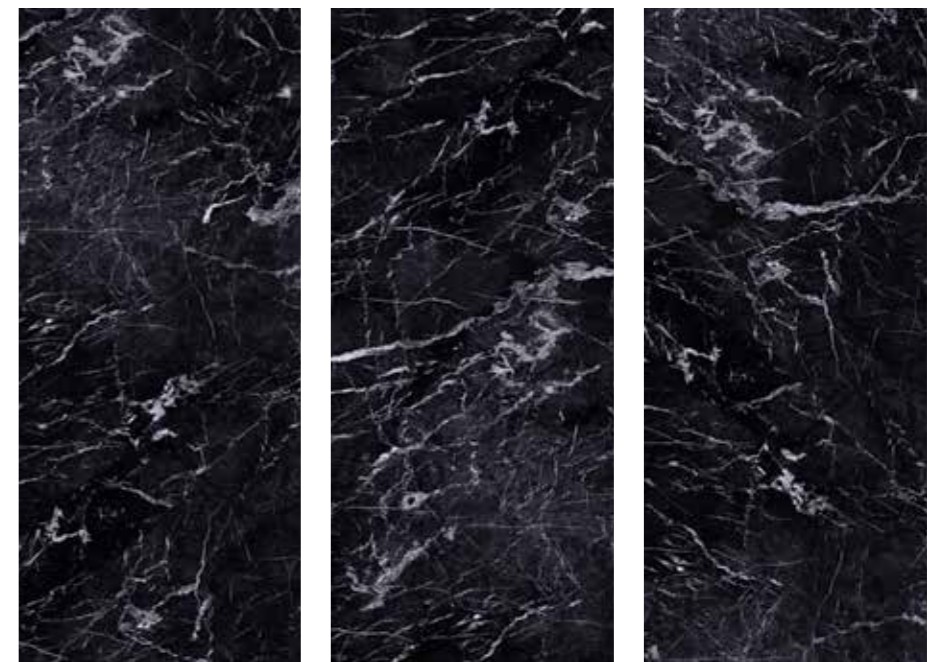

Marquina

Peetah texture,
2800 x 1230 x 4 mm

3 faces per design