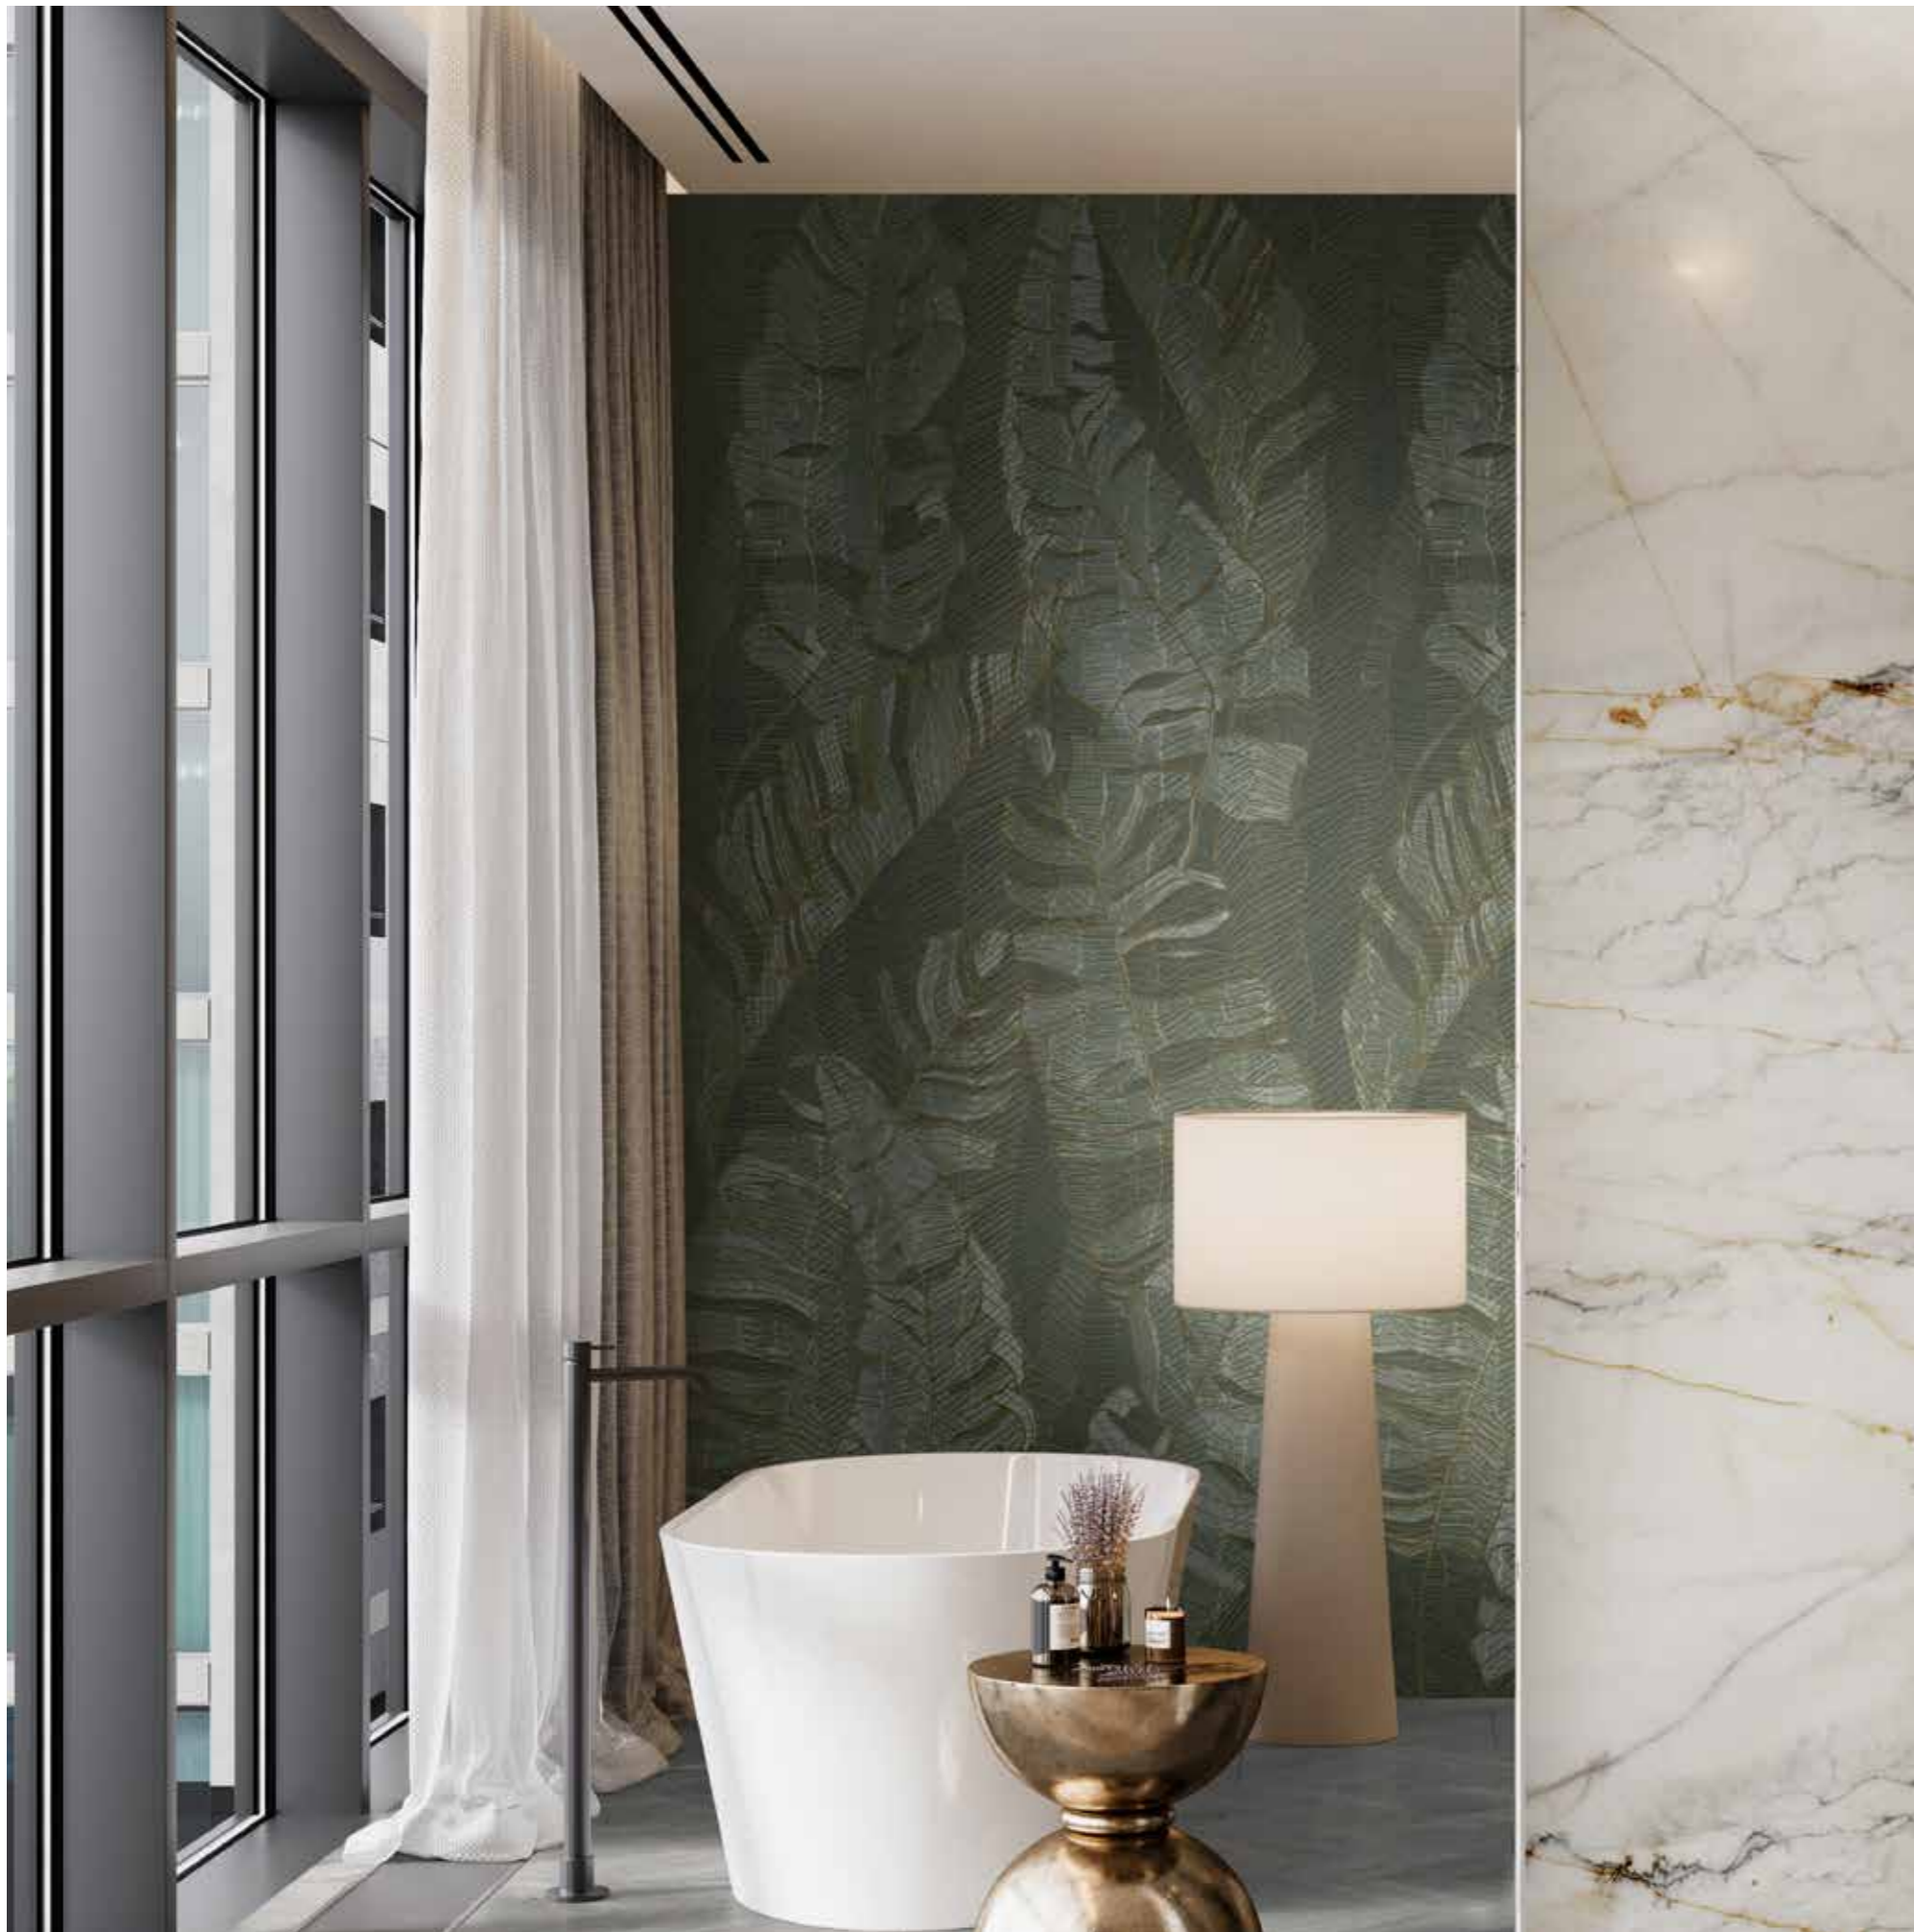

Peetah texture,
2800 x 1230 x 4 mm

R161

Golden Cane A

Peetah texture,
2800 x 1230 x 4 mm

R162

Golden Cane B

Peetah texture,
2800 x 1230 x 4 mm

R163