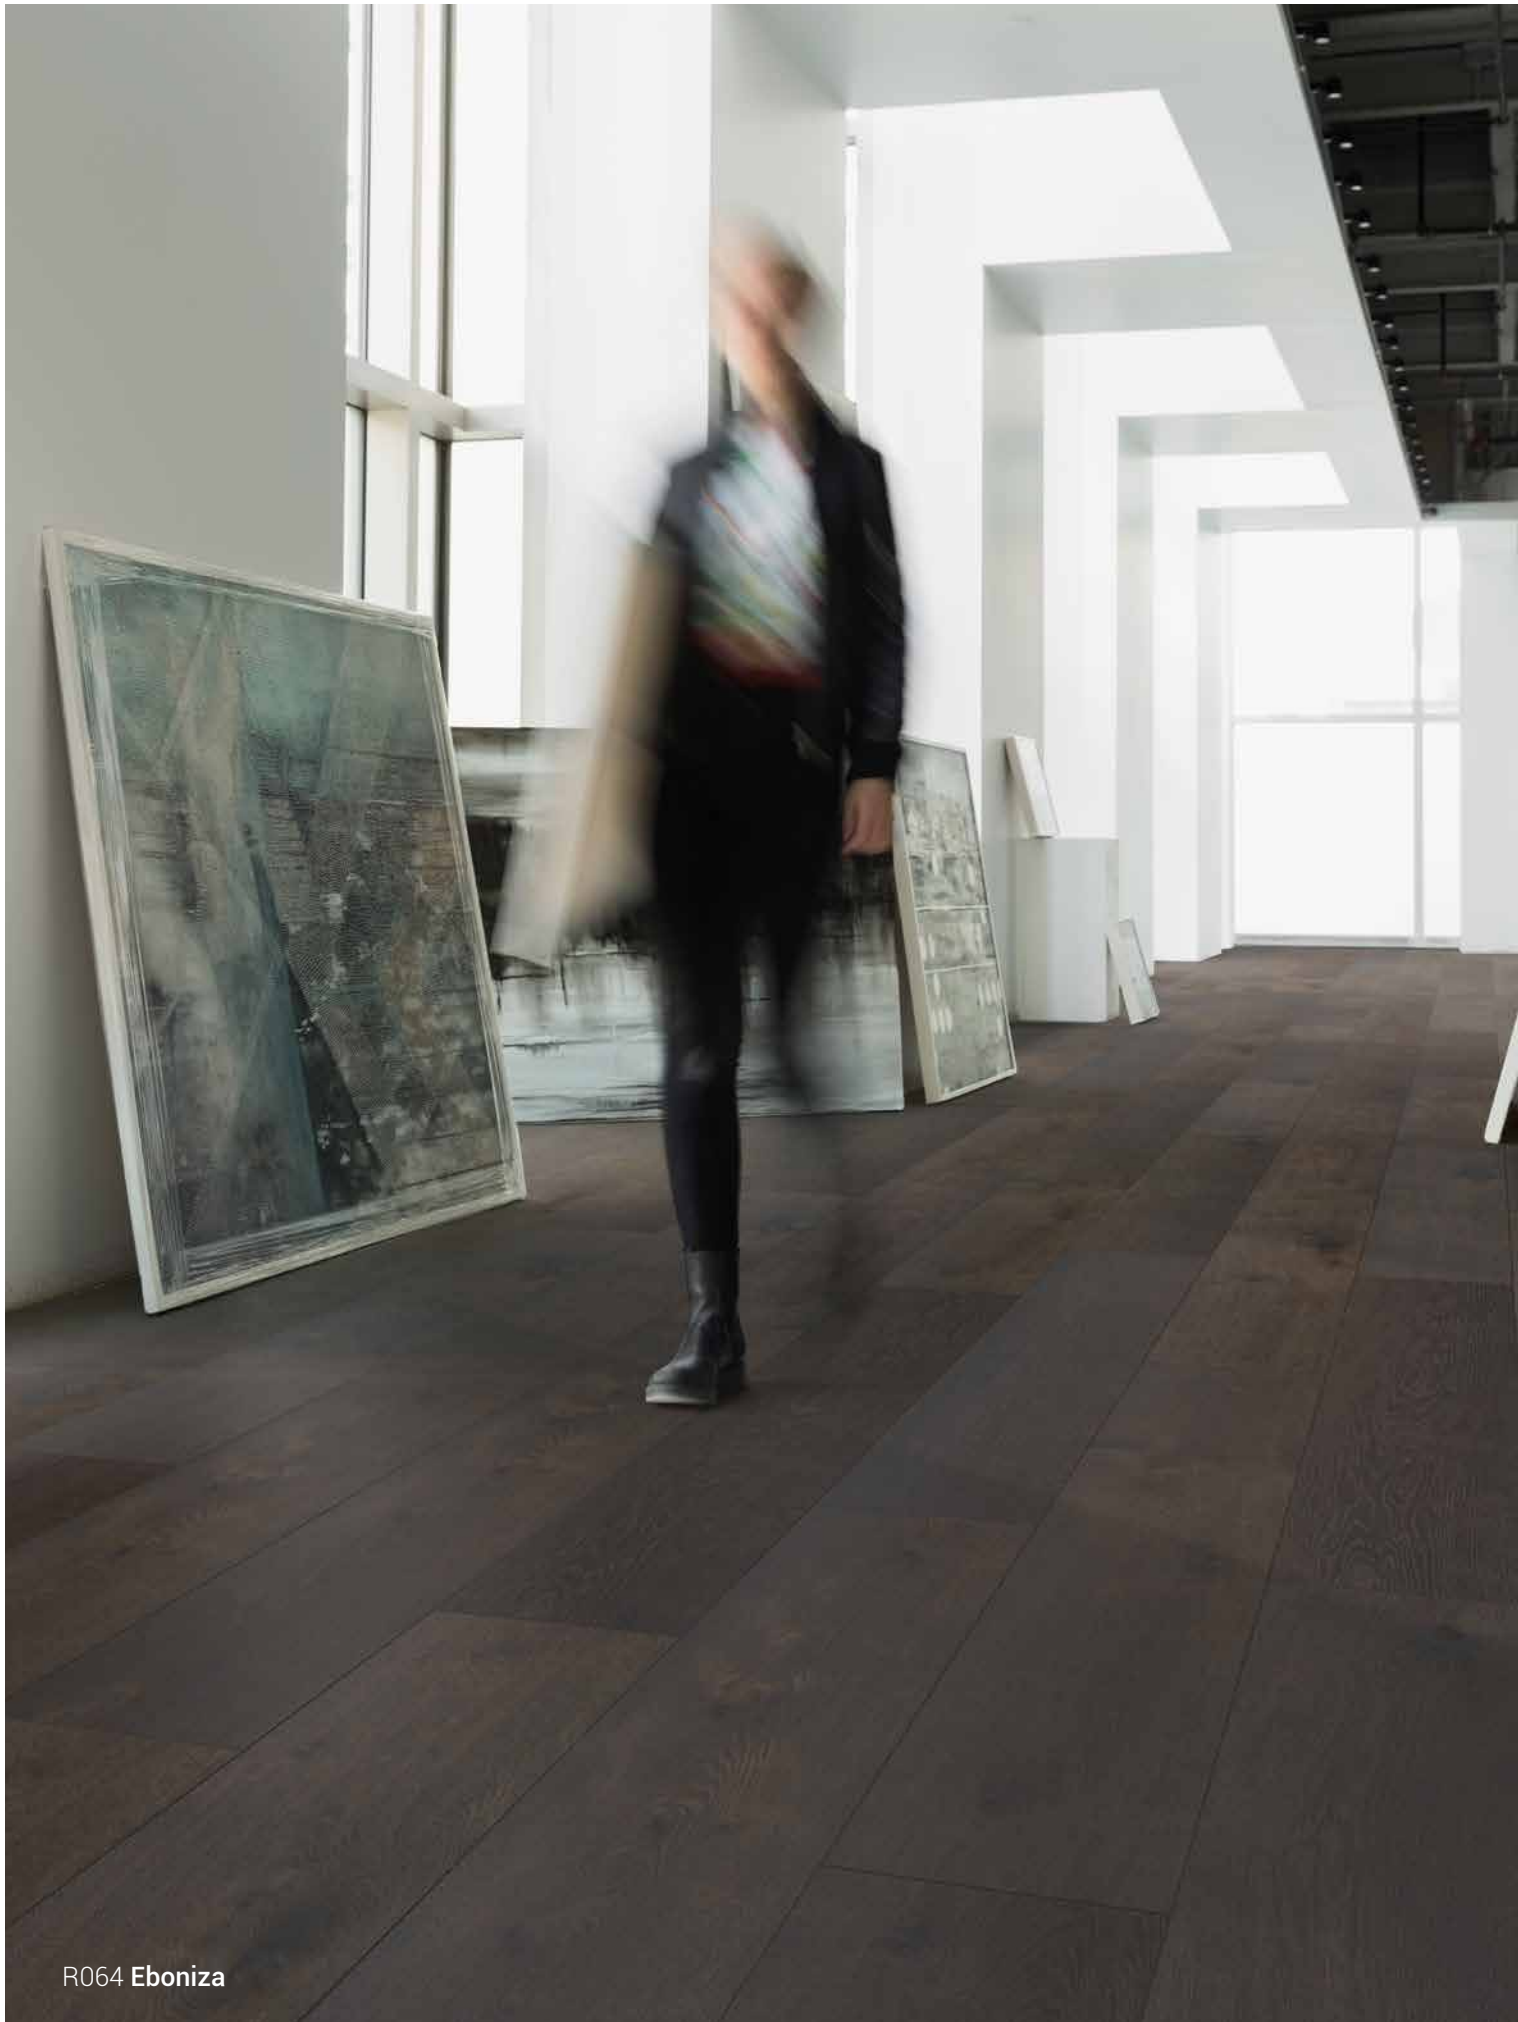

R064 Eboniza