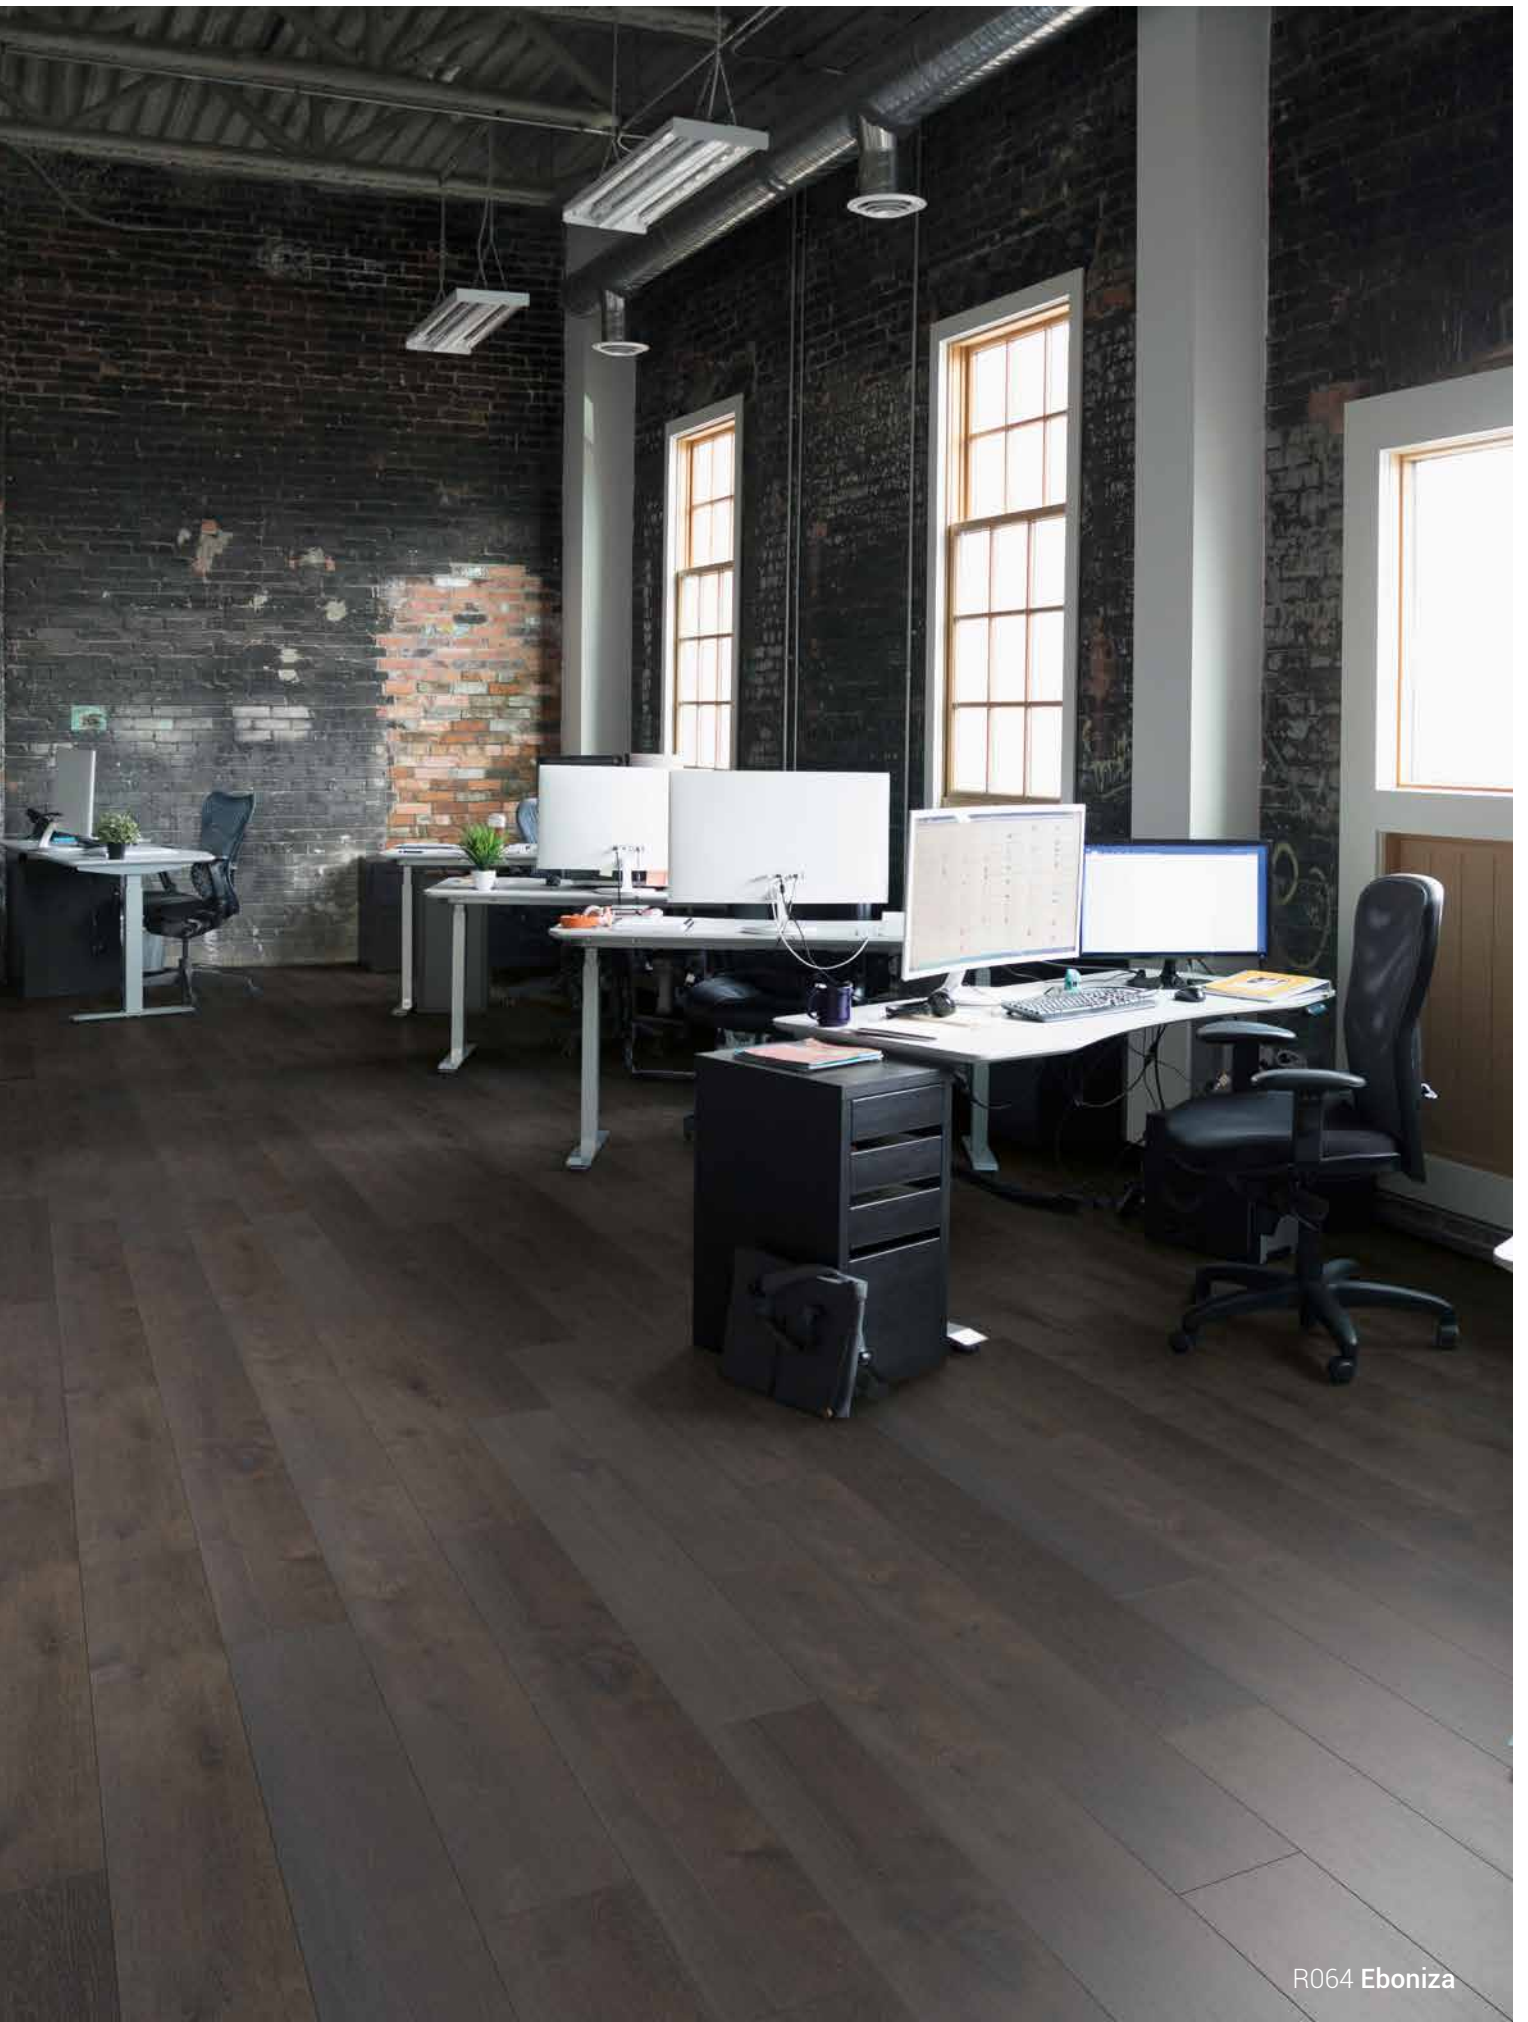

R064 Eboniza