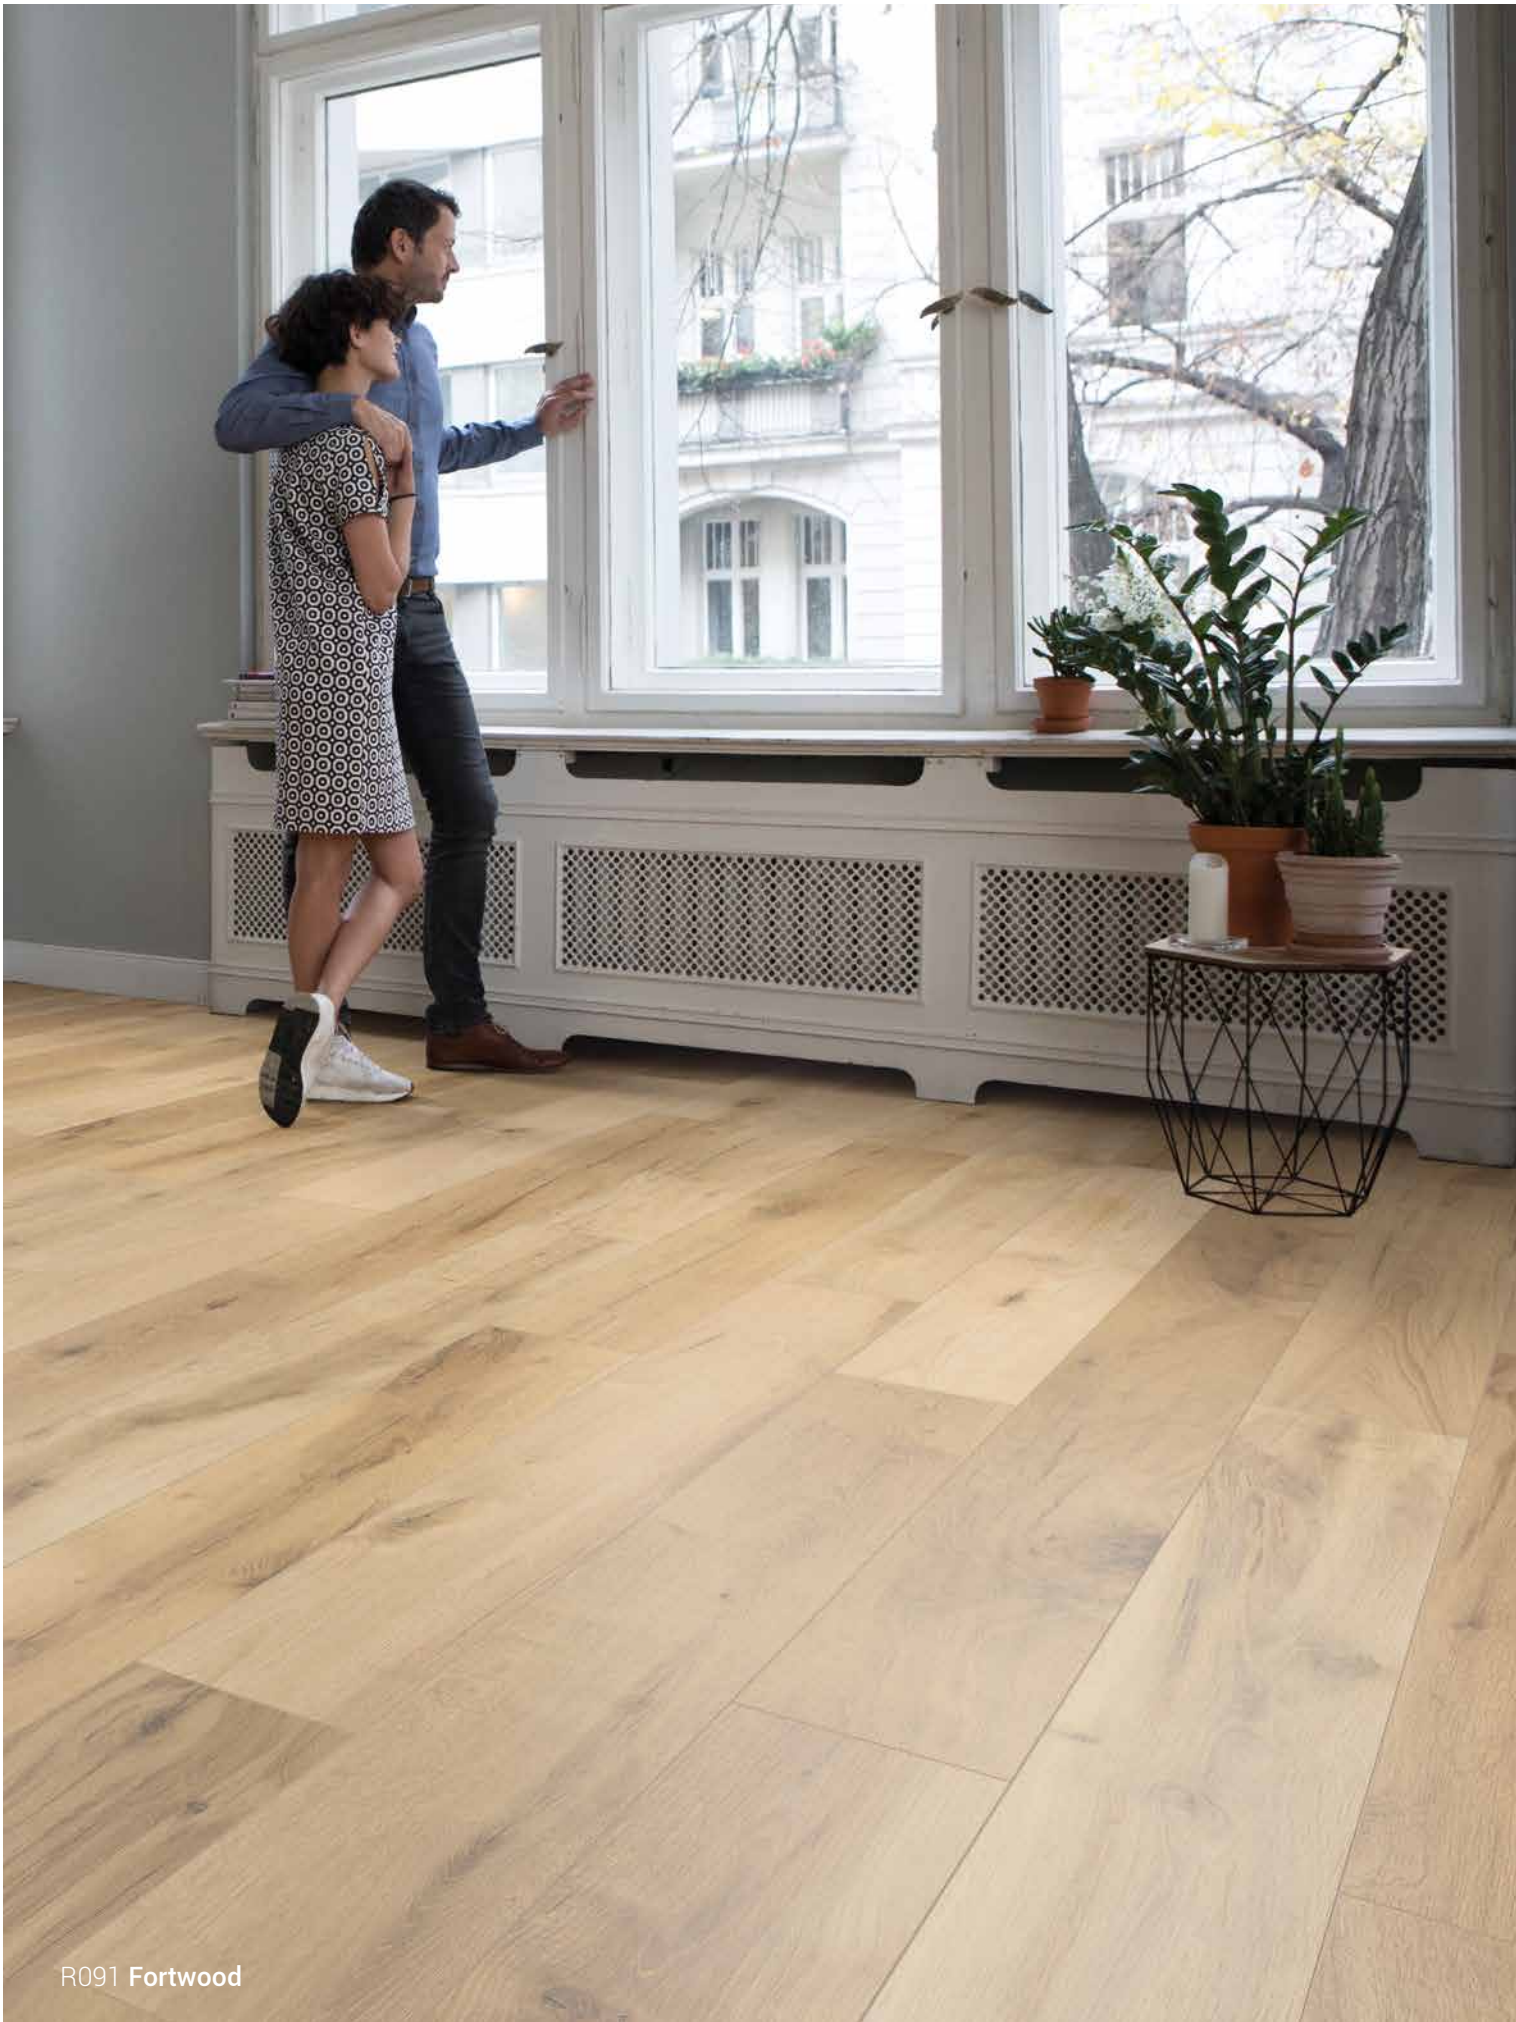

R091 Fortwood